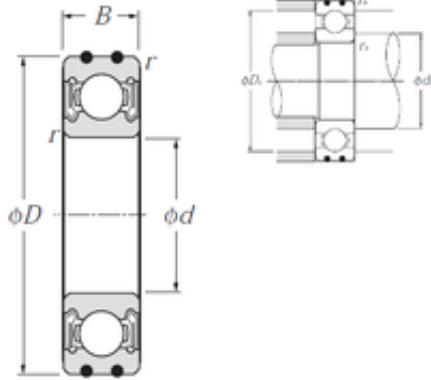

???? ???? ????????

25 mm x 62 mm x 17 mm NTN AC-6305LLB

Bearing No. AC-6305LLB

Size	25x62x17 mm
Bore Diameter	25 mm
Outer Diameter	62 mm
Width	17 mm
d	25 mm
D	62 mm
B	17 mm
C	17 mm
r min.	1,1 mm
da min.	31,5 mm
da max	35 mm
Da max.	55,5 mm
ra max.	1 mm
Weight	0,223 Kg
Basic dynamic load rating (C)	21,2 kN
Basic static load rating (C0)	10,9 kN
(Grease) Lubrication Speed	12000 r/min

AC-6305LLB Bearing 2D drawings and 3D CAD models